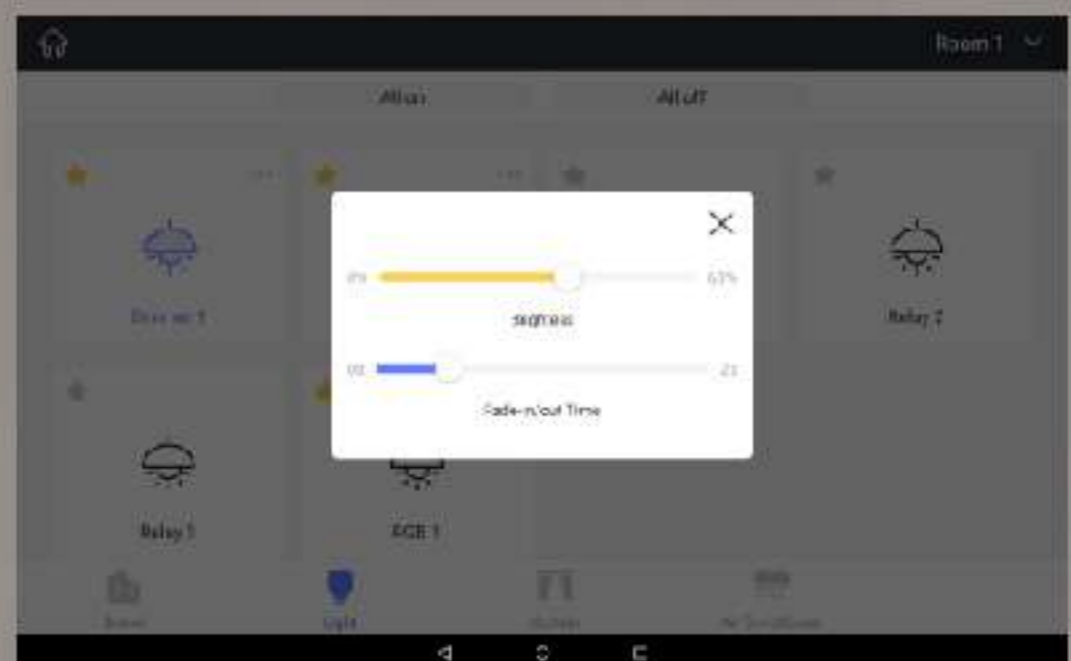

WallApp for S10

Continuous variable brightness control.

On WallApp, you can dim the light with a slider and see the brightness in percentage. It offers you continuous and smooth changes of brightness that you just love.