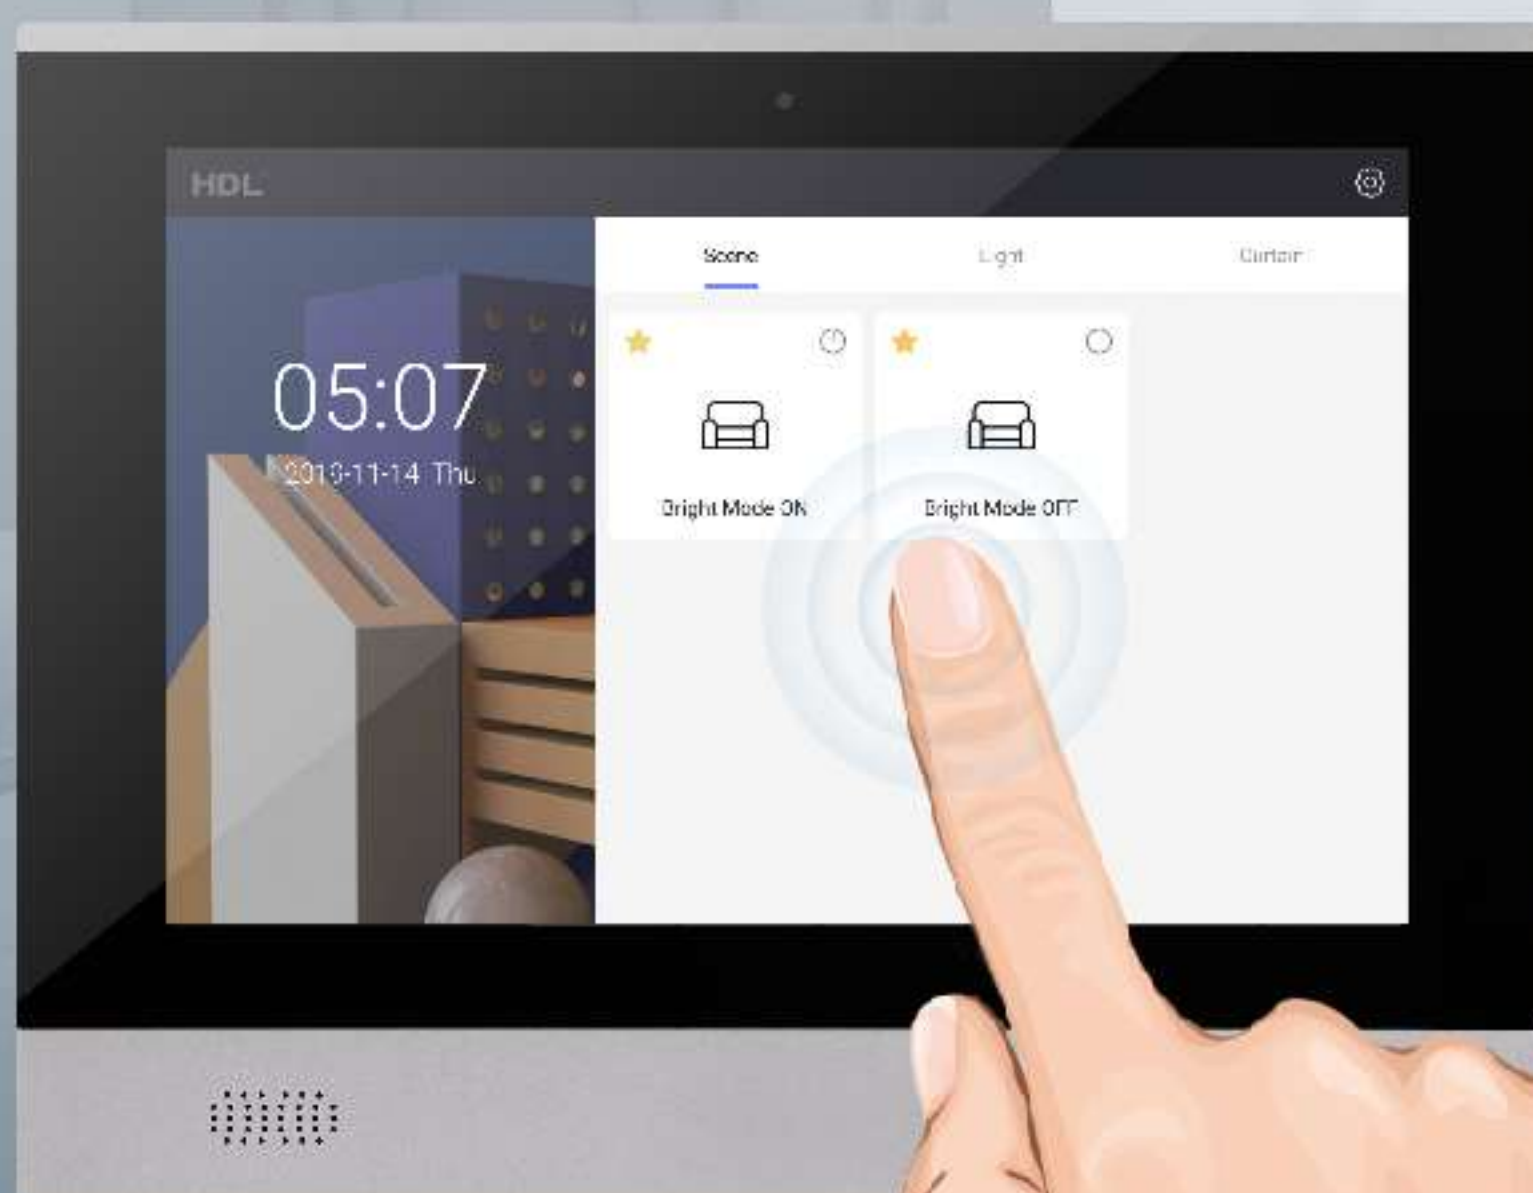

WallApp for S10

Optimal user experience.

WallApp is an interface specially designed for wall-mounted panels. This great UI is now on S10 touch panel. Either the interaction logic or button size will make you feel that everything is perfectly well.

S10

WallApp for S10

Aesthetically pleasing Interface design.

WallApp's interface is extremely elegant, clean, simple and user-friendly. Running on HDL touch panels, it can add credits to our interior decoration.

WallApp for S10

Quick and Smooth.

You can add your favorite Scenes, Lights and Curtains to the home screen.
In most cases, you just need one touch to control the device you want.
For more operation, you can swipe left or right on the screen.

S10

WallApp for S10

The color you touch is the color you will see from your lights.

The lighting interface intuitively shows the current light color. You can change it by touching the color ring on the interface. And the light color will change as your finger moves.