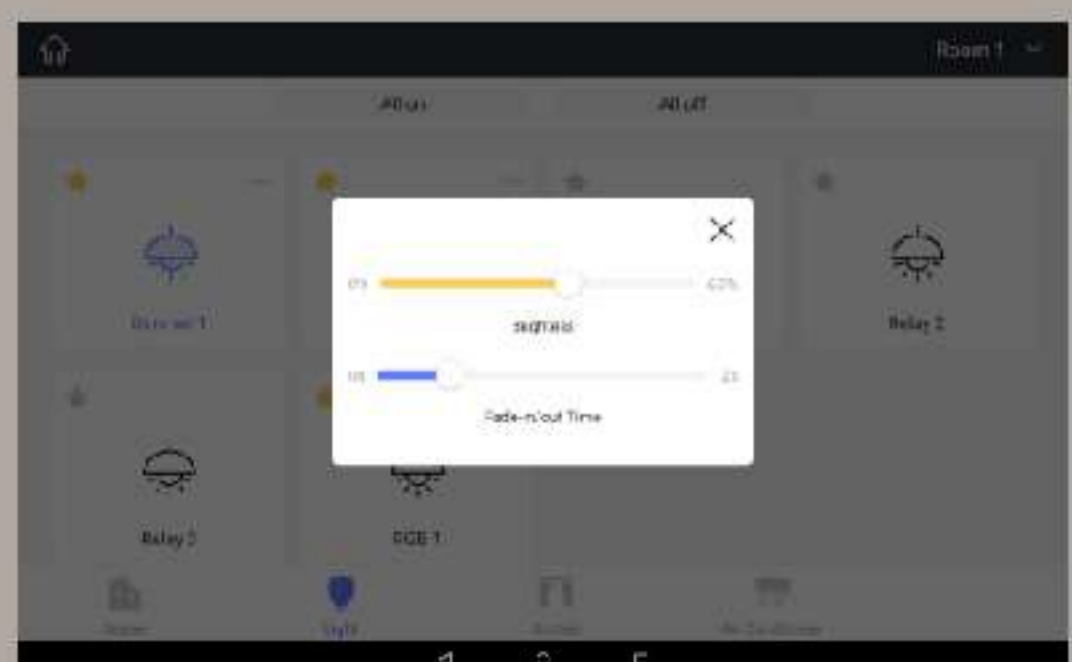

WallApp for S10

Quick and Smooth.

You can add your favorite Scenes, Lights and Curtains to the home screen.
In most cases, you just need one touch to control the device you want.
For more operation, you can swipe left or right on the screen.

WallApp for S10

Continuous variable brightness control.

On WallApp, you can dim the light with a slider and see the brightness in percentage. It offers you continuous and smooth changes of brightness that you just love.

S10

WallApp for S10

Fade-in and fade-out of light.

To avoid radical changes of room brightness that make us visually uncomfortable, you can set a time period to let the light fade in or fade out. By doing so, you will just find the changes of light in your home as soft as sunrise and sunset.

S10

WallApp for S10

The color you touch is the color you will see from your lights.

The lighting interface intuitively shows the current light color. You can change it by touching the color ring on the interface. And the light color will change as your finger moves.