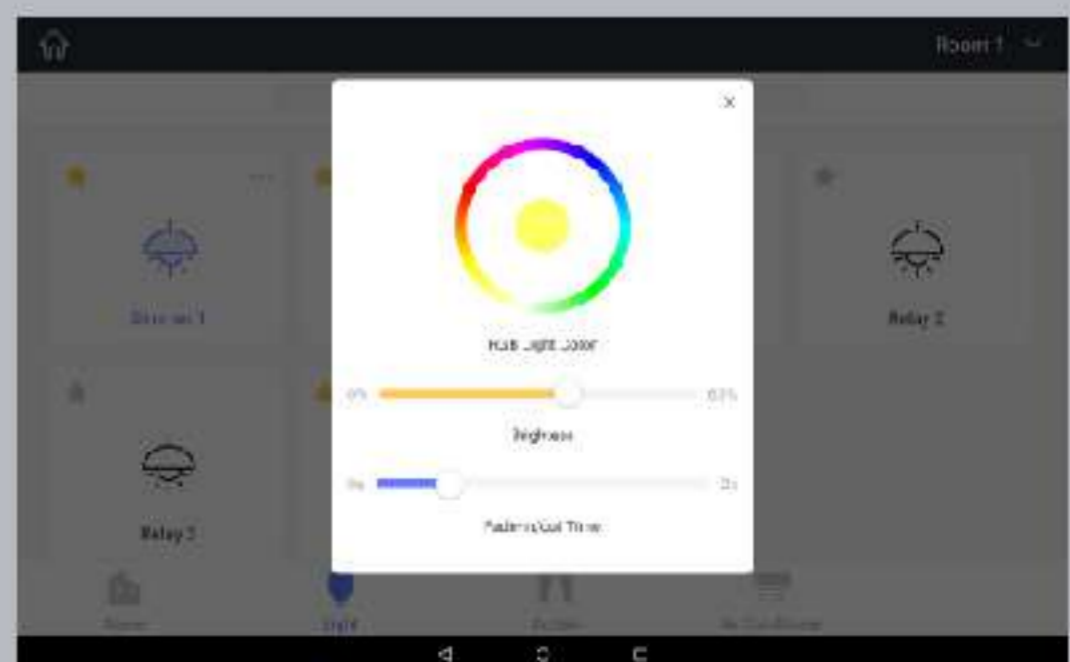

S10

WallApp for S10

Fade-in and fade-out of light.

To avoid radical changes of room brightness that make us visually uncomfortable, you can set a time period to let the light fade in or fade out. By doing so, you will just find the changes of light in your home as soft as sunrise and sunset.

S10

WallApp for S10

The color you touch is the color you will see from your lights.

The lighting interface intuitively shows the current light color. You can change it by touching the color ring on the interface. And the light color will change as your finger moves.

S10

WallApp for S10

Accurate and intuitive curtain control.

On the curtain page, you can press a button to open, close or stop the curtains. Or you can directly tap the curtain icon, slide it to control the curtain in percentage.